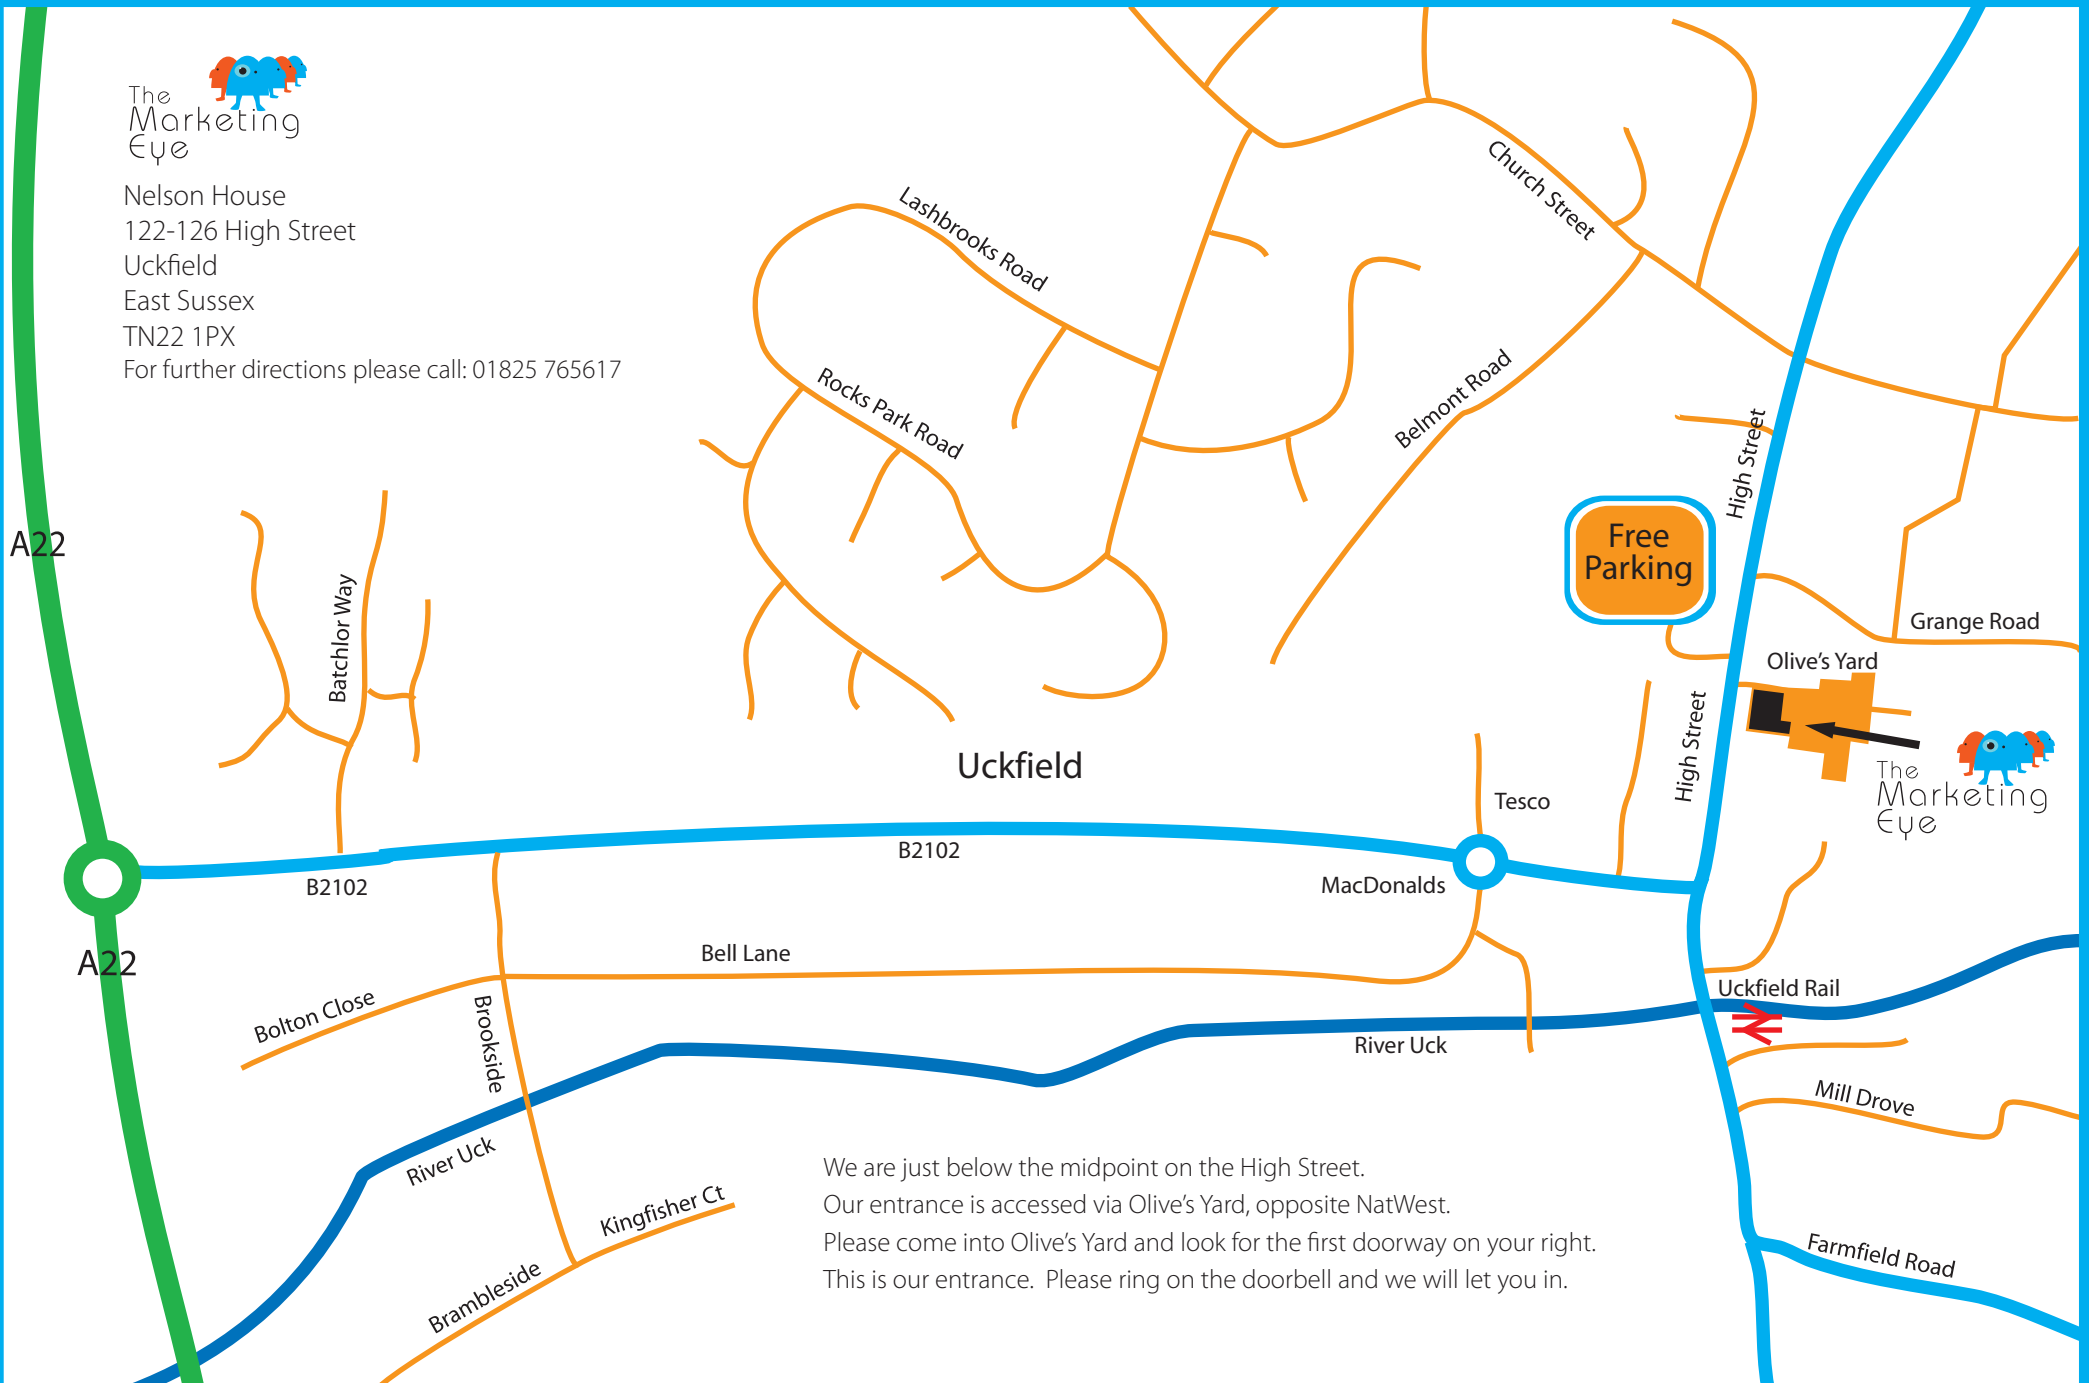

Nelson House
122-126 High Street
Uckfield
East Sussex
TN22 1PX
For further directions please call: 01825 765617

We are just below the midpoint on the High Street.
Our entrance is accessed via Olive's Yard, opposite NatWest.
Please come into Olive's Yard and look for the first doorway on your right.
This is our entrance. Please ring on the doorbell and we will let you in.