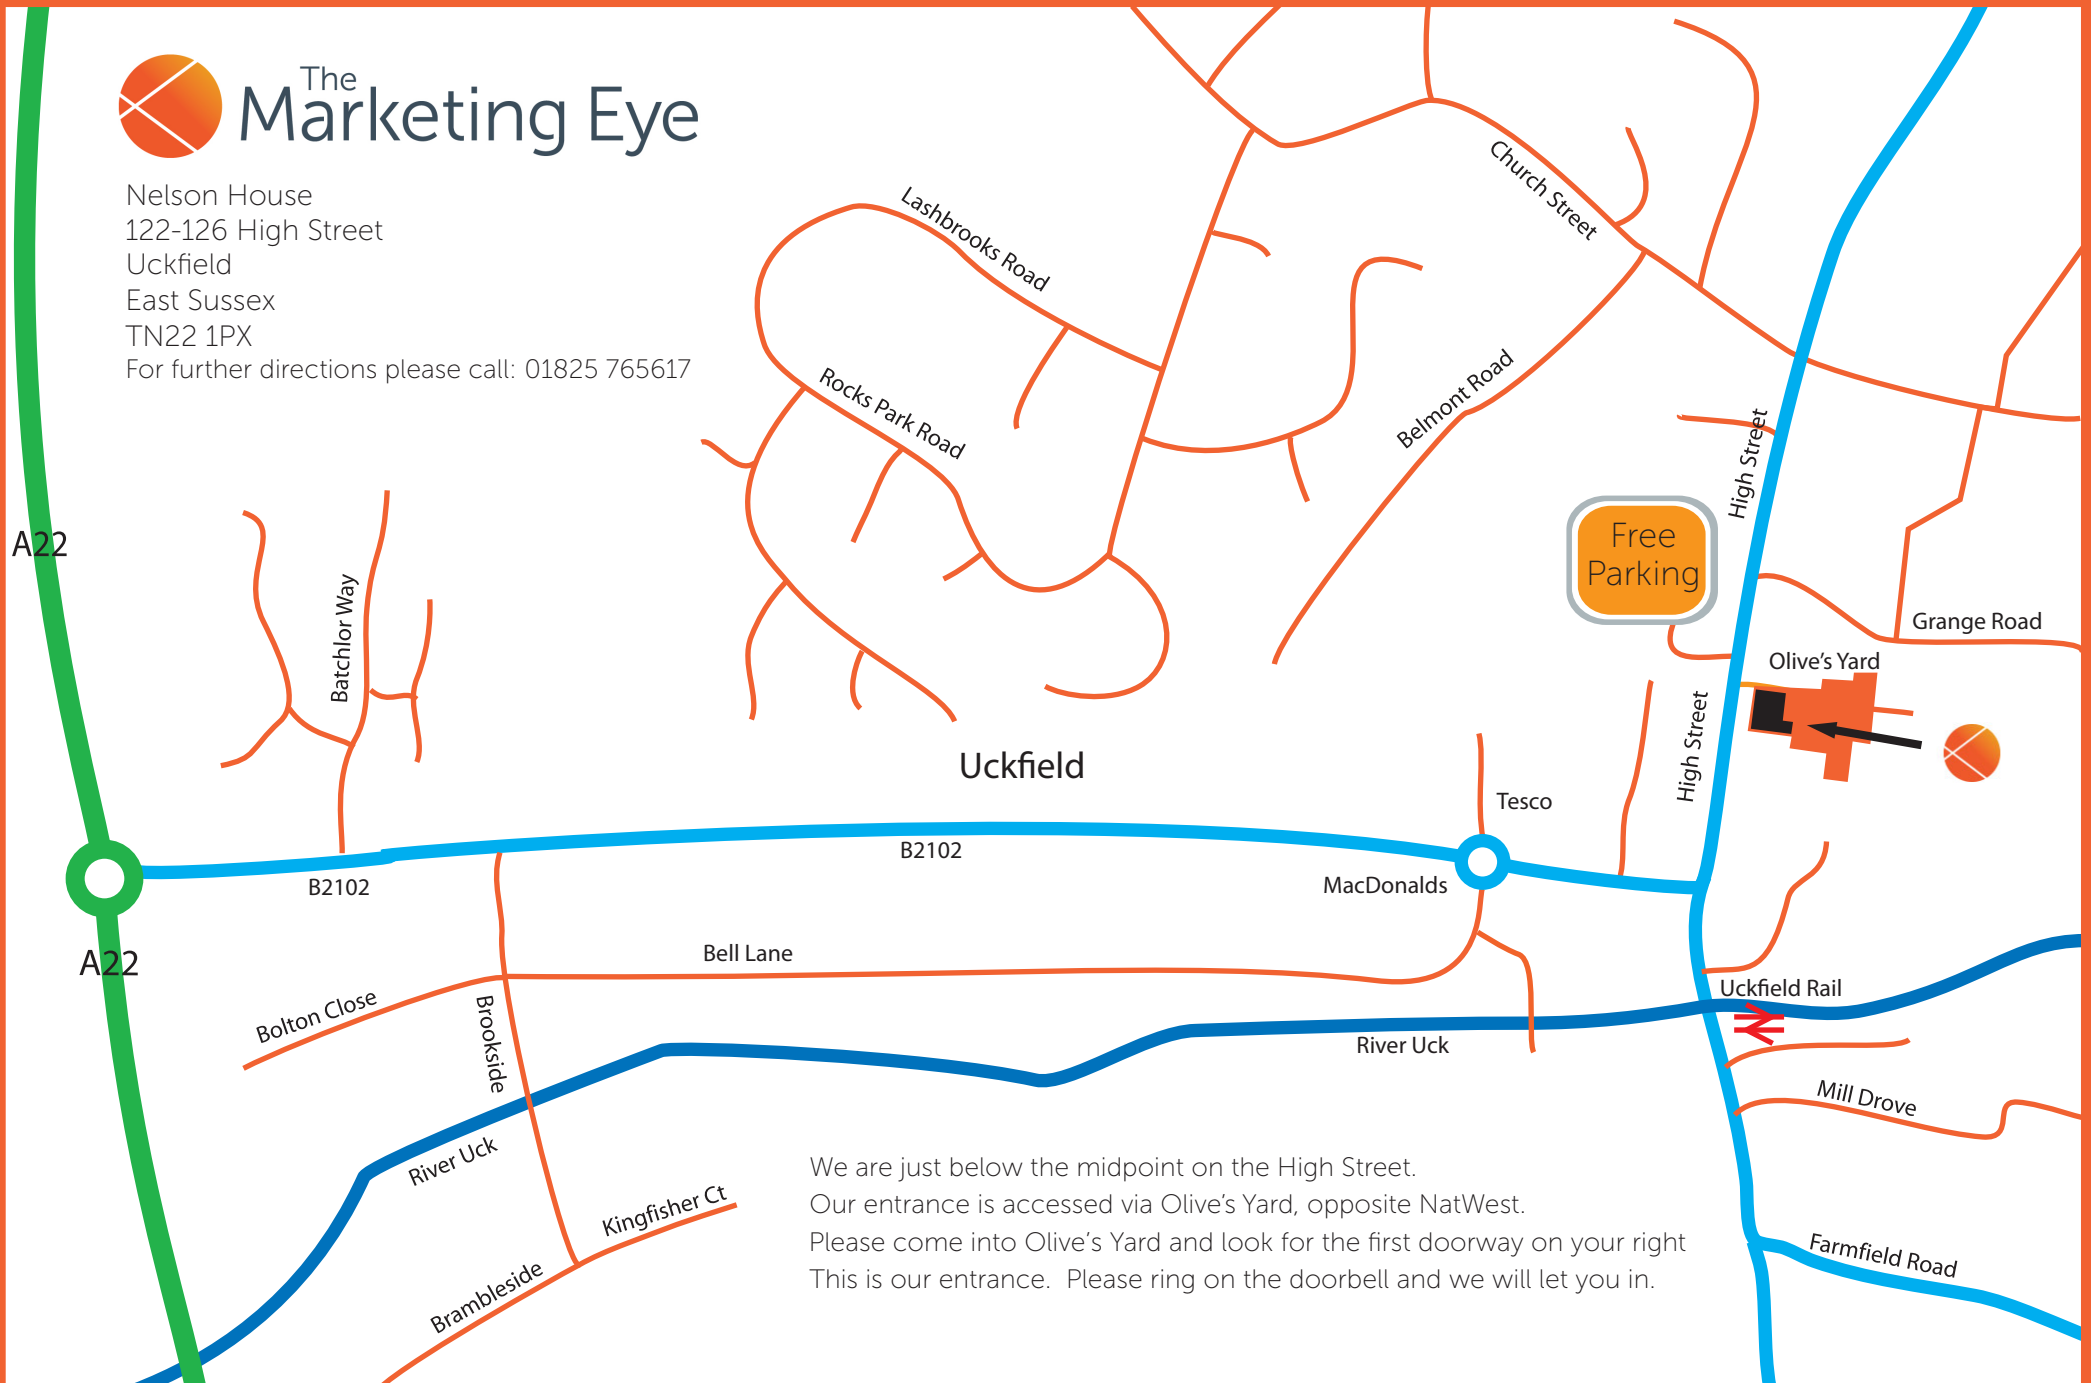

# The Marketing Eye

Nelson House  
122-126 High Street  
Uckfield  
East Sussex  
TN22 1PX  
For further directions please call: 01825 765617

We are just below the midpoint on the High Street.  
Our entrance is accessed via Olive's Yard, opposite NatWest.  
Please come into Olive's Yard and look for the first doorway on your right  
This is our entrance. Please ring on the doorbell and we will let you in.